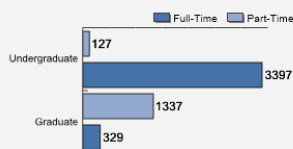

Fall 2018 Enrollment

Gender: All Undergraduates

Women	60%
Men	40%