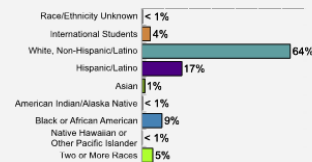

Diversity: All Undergraduates

Freshmen Returning For Sophomore Year: 76.9%

About Our Graduates

Percentage of Students Who Graduate

Within 4 Years	53%
Within 5 Years	66%
Within 6 Years	67%