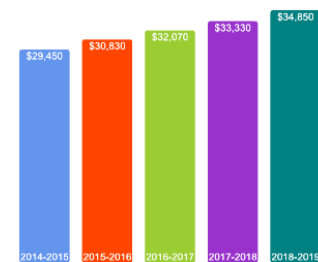

Tuition and Fees History

About Our Faculty

Faculty Information

Student Faculty Ratio	14:1
Full-time Faculty with highest degree	77%

Undergraduate Class Size

	2-19	20-39	40-99	100+	Total
Number of Students					
Number of Classes	325	270	93	7	695