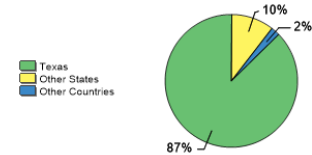

Fall 2018 Freshman Class Geographical Profile