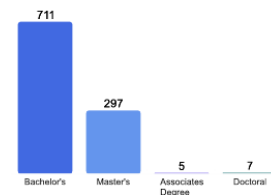

Number of Degrees Awarded Last Year