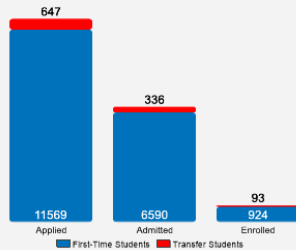

About Abilene Christian University

WHAT MAKES US SPECIAL?

[Click here to find out.](#)

About Our Students

Fall 2018 Admissions

Middle 50% ACT Range For Freshman Class

English	20-26
Mathematics	19-26
Reading	21-30
Science	21-26

Average High School GPA of Freshman Class: 3.64