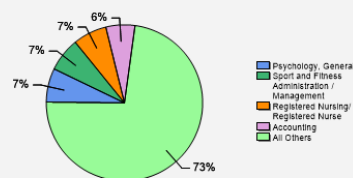

Bachelor's Degrees Awarded Last Year*

* Students may choose from 77 baccalaureate majors that include more than 135 areas of study.

[Click here for more information on](#)

FOR MORE ABOUT OUR STUDENTS [CLICK HERE](#) »