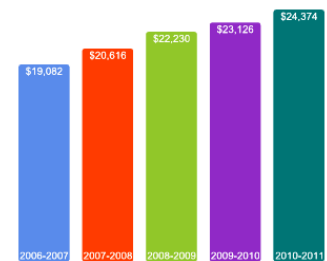

Tuition and Fees History

About Our Faculty

Faculty Information

Student Faculty Ratio	14:1
Full-time Faculty with highest degree	71%

Undergraduate Class Size

Number of Students	2-19	20-39	40-99	100+	Total
Number of Classes	220	60	0	0	0

[Click Here](#) to find out more about our faculty.