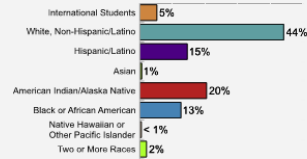

Diversity: All Undergraduates

Freshmen Returning For Sophomore Year: 56%

Percentage of Students Who Graduate

Within 4 Years	37%
Within 5 Years	47%
Within 6 Years	0%