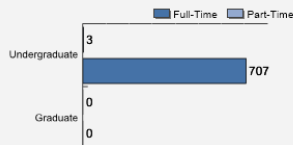

Fall 2017 Enrollment

Gender: All Undergraduates

Women	40%
Men	60%