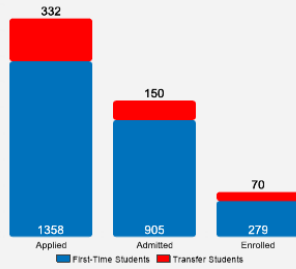

About Bethany College

WHAT MAKES US SPECIAL?

[Click here to find out.](#)

About Our Students

About Our Graduates

Fall 2017 Admissions

Middle 50% ACT Range For Freshman Class

English	17-22
Mathematics	17-22
Reading	18-24
Science	19-24

Average High School GPA of Freshman Class: 3.16