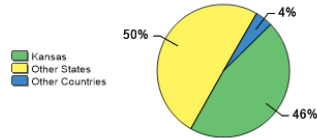

Fall 2017 Freshman Class Geographical Profile