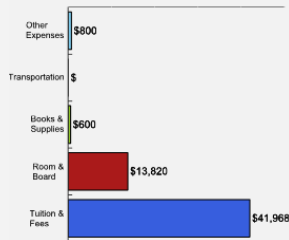

Thinking About Life After College

For more information click on the topics listed above.

Number of Degrees Awarded Last Year

Bachelor's Degrees Awarded Last Year*

* Students at SLC develop individualized courses of study in the liberal arts & sciences. There are no majors.

[Click here for more information on](#)

FOR MORE ABOUT OUR STUDENTS [CLICK HERE](#) »

[Click Here to Download the PDF Version](#)

What Students Pay

Price of Attendance in 2009-10

Percent of Freshmen Receiving Aid by Type

2008 Average Net Tuition for Aided Undergraduates *

\$13,772

* Net tuition for each individual student may be lower or higher depending on family income and student eligibility and availability of grant aid.