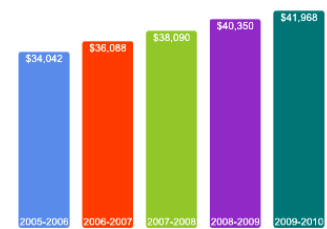

Tuition and Fees History

About Our Faculty

Faculty Information

Student Faculty Ratio 9:1

Undergraduate Class Size

Number of Students	2-19	20-39	40-99	100+	Total
Number of Classes	380	11	14	0	405

[Click Here](#) to find out more about our faculty.