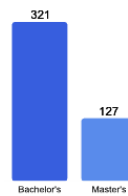

Number of Degrees Awarded Last Year