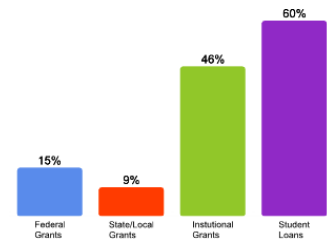

Thinking About Life After College

For more information click on the topics listed above.

Number of Degrees Awarded Last Year

Bachelor's Degrees Awarded Last Year*

* Students at SLC develop individualized courses of study in the liberal arts & sciences. There are no majors.

[Click here for more information on](#)

FOR MORE ABOUT OUR STUDENTS [CLICK HERE](#) »

[Click Here to Download the PDF Version](#)

What Students Pay

Price of Attendance in 2009-10

Percent of Freshmen Receiving Aid by Type

2008 Average Net Tuition for Aided Undergraduates *

\$13,772

* Net tuition for each individual student may be lower or higher depending on family income and student eligibility and availability of grant aid.