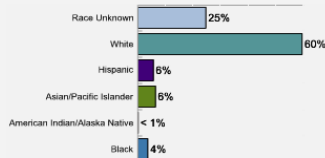

Diversity: All Undergraduates

Freshmen Returning For Sophomore Year: 82%

About Our Graduates

Percentage of Students Who Graduate*

Within 4 Years	63%
Within 5 Years	71%
Within 6 Years	73%