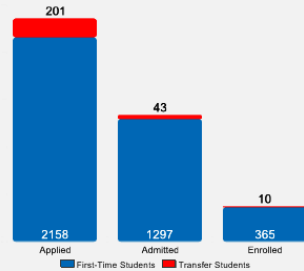

About Sarah Lawrence College

WHAT MAKES US SPECIAL?

[Click here to find out.](#)

About Our Students

Admissions

Average High School GPA of Freshman Class: 3.6