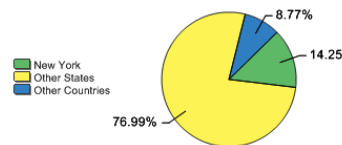

Freshman Class Geographical Profile