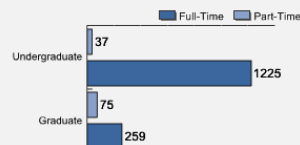

Enrollment

Gender: All Undergraduates

Women	73%
Men	27%