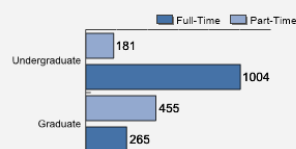

Fall 2018 Enrollment

Gender: All Undergraduates

Diversity: All Undergraduates

Freshmen Returning For Sophomore Year:
72.5%

Percentage of Students Who Graduate

Within 4 Years	40%
Within 5 Years	51%
Within 6 Years	53%

Thinking About Life After College

[INTERNSHIPS](#)
[CAREER & PLACEMENT SERVICES](#)
[GRADUATE SCHOOL PREPARATION](#)
[ABOUT OUR GRADUATES](#)