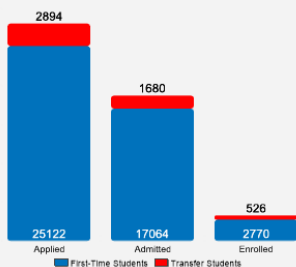

About Loyola University Chicago

WHAT MAKES US SPECIAL?

[Click here to find out.](#)

About Our Students

Fall 2018 Admissions

Middle 50% ACT Range For Freshman Class

English	24-32
Mathematics	23-28
Reading	24-32
Science	23-29

Average High School GPA of Freshman Class: 3.68