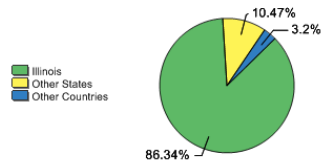

Freshman Class Geographical Profile