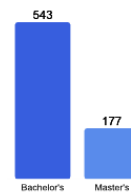

Number of Degrees Awarded Last Year