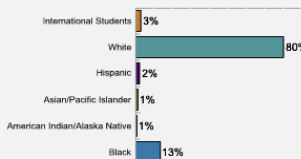

Diversity: All Undergraduates

Freshmen Returning For Sophomore Year: 73%

About Our Graduates

Percentage of Students Who Graduate

Within 4 Years	51%
Within 5 Years	59%
Within 6 Years	60%