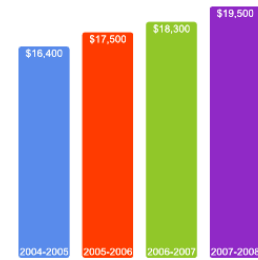

Tuition and Fees History

This is a comprehensive fee. See 'Price of Attendance' text for more information.

About Our Faculty

Faculty Information

Full-time Faculty with highest degree 80%

Undergraduate Class Size

	2-19	20-39	40-99	100+	Total
Number of Students	2-19	20-39	40-99	100+	Total
Number of Classes	464	179	6	0	649

[Click Here](#) to find out more about our faculty.