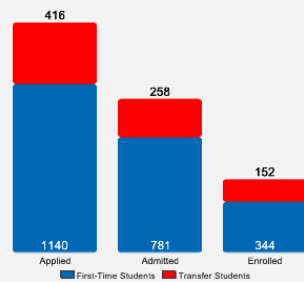

About McKendree University

WHAT MAKES US SPECIAL?

[Click here to find out.](#)

About Our Students

Admissions

Middle 50% ACT Range For Freshman Class

English	19-25
Mathematics	18-25
Reading	19-27
Science	20-24

Average High School GPA of Freshman Class: 3.5