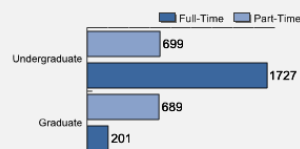

Enrollment

Gender: All Undergraduates

Women	54%
Men	46%