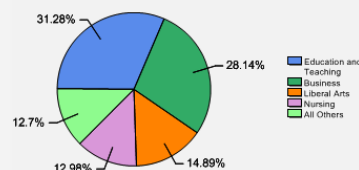

Bachelor's Degrees Awarded Last Year

[Click here for more information on](#)

FOR MORE ABOUT OUR STUDENTS [CLICK HERE](#) »

[Click Here to Download the PDF Version](#)