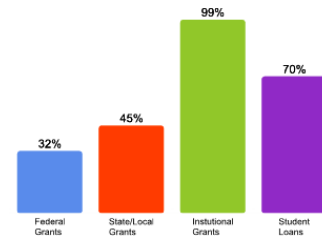

What Students Pay

Price of Attendance in 2008-09

Percent of Freshmen Receiving Aid by Type

2007 Average Net Tuition for Aided Undergraduates *

For additional information from our institution [click here](#).