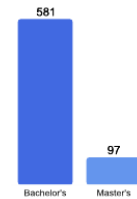

Number of Degrees Awarded Last Year