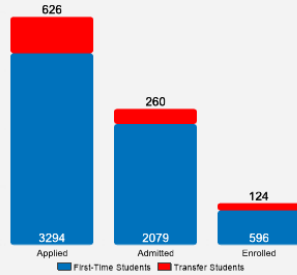

[About Milwaukee School of Engineering](#)

WHAT MAKES US SPECIAL?
[Click here to find out.](#)

About Our Students

About Our Graduates

Fall 2018 Admissions

Middle 50% ACT Range For Freshman Class

English	23-31
Mathematics	26-30

Average High School GPA of Freshman Class: 3.70