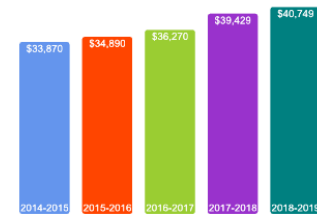

Tuition and Fees History

About Our Faculty

Faculty Information

Student Faculty Ratio	15:1
Full-time Faculty with highest degree	84%

Undergraduate Class Size

Number of Students	2-19	20-39	40-99	100+	Total
Number of Classes	232	307	2	0	0

[Click Here](#) to find out more about our faculty.