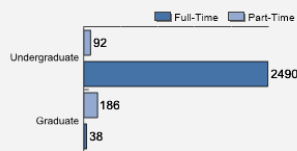

Fall 2018 Enrollment

Gender: All Undergraduates

Women	26%
Men	74%