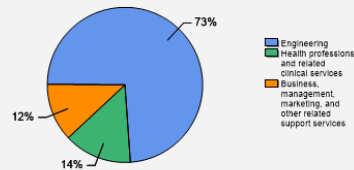

Bachelor's Degrees Awarded Last Year

[Click here for more information on](#)

[ACADEMICS](#)
[TRANSFER OF CREDIT POLICY](#)
[ACCREDITATION](#)

FOR MORE ABOUT OUR STUDENTS [CLICK HERE](#) »