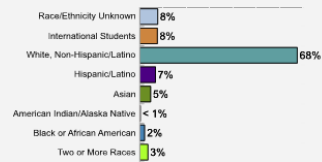

Diversity: All Undergraduates

Freshmen Returning For Sophomore Year: 87%

Percentage of Students Who Graduate

Thinking About Life After College

[INTERNSHIPS](#)
[CAREER & PLACEMENT SERVICES](#)
[GRADUATE SCHOOL PREPARATION](#)
[ABOUT OUR GRADUATES](#)