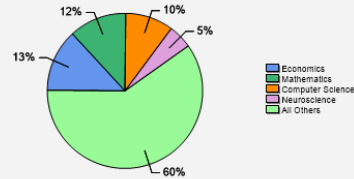

[Thinking About Life After College](#)

[Number of Degrees Awarded Last Year](#)

[Bachelor's Degrees Awarded Last Year](#)

[Click here for more information on](#)

FOR MORE ABOUT OUR STUDENTS [CLICK HERE](#) »