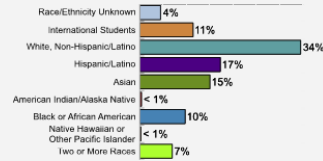

[Diversity: All Undergraduates](#)

[Freshmen Returning For Sophomore Year: 96%](#)

[Percentage of Students Who Graduate](#)

Within 4 Years	89%
Within 5 Years	93%
Within 6 Years	94%