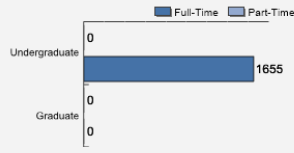

[About Pomona College](#)

WHAT MAKES US SPECIAL?

[Click here to find out.](#)

About Our Students

About Our Graduates

[Fall 2018 Admissions](#)

Middle 50% SAT Range For Freshman Class

Mathematics	700-780
Critical Reading	695-750

[Fall 2018 Freshman Class Geographical Profile](#)

[Fall 2018 Enrollment](#)

[Gender: All Undergraduates](#)

Women	52%
Men	48%