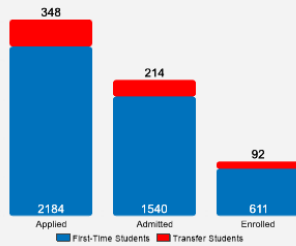

[About Bethel University](#)

WHAT MAKES US SPECIAL?

[Click here to find out.](#)

About Our Students

About Our Graduates

[Fall 2018 Admissions](#)

Middle 50% ACT Range For Freshman Class

English	21-28
Mathematics	21-27

Average High School GPA of Freshman Class: 3.60