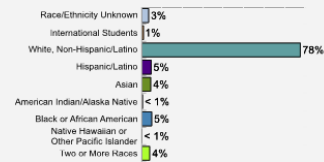

[Diversity: All Undergraduates](#)

Freshmen Returning For Sophomore Year: 84.9%