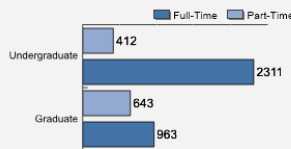

[Fall 2018 Enrollment](#)

[Gender: All Undergraduates](#)

Women	62%
Men	38%