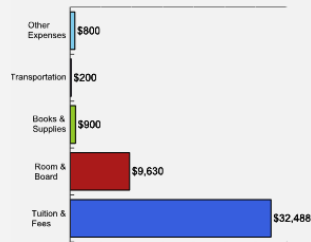

[Click here for more information on](#)

FOR MORE ABOUT OUR STUDENTS [CLICK HERE](#) »

[Click Here to Download the PDF Version](#)

What Students Pay

About Campus Life

Price of Attendance in 2009-10

Percent of Freshmen Receiving Aid by Type

2008 Average Net Tuition for Aided Undergraduates *

* Net tuition for each individual student may be lower or higher depending on family income and student eligibility and availability of grant aid.

For additional information from our institution [click here](#).