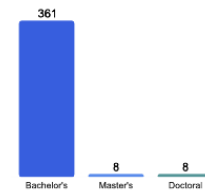

Number of Degrees Awarded Last Year