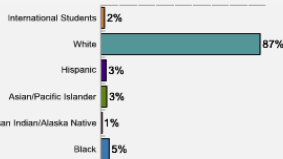

Diversity: All Undergraduates

Freshmen Returning For Sophomore Year: 90%

About Our Graduates

Percentage of Students Who Graduate

Within 4 Years	73%
Within 5 Years	77%
Within 6 Years	77%