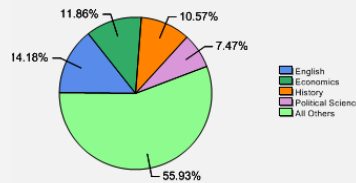

Bachelor's Degrees Awarded Last Year

[Click here for more information on](#)

FOR MORE ABOUT OUR STUDENTS [CLICK HERE](#) »

[Click Here to Download the PDF Version](#)