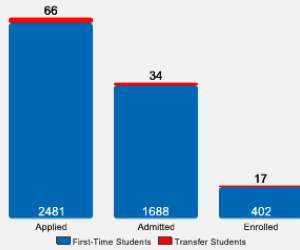

About Sewanee: The University of the South

WHAT MAKES US SPECIAL?

[Click here to find out.](#)

About Our Students

Admissions

Middle 50% SAT Range For Freshman Class

Mathematics	580-670
Critical Reading	570-690
Writing	560-670

Average High School GPA of Freshman Class: 3.60