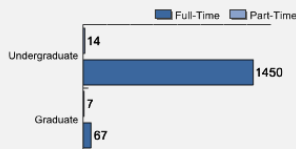

Enrollment

Gender: All Undergraduates

Women	49%
Men	51%