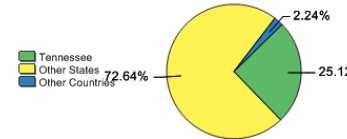

Freshman Class Geographical Profile