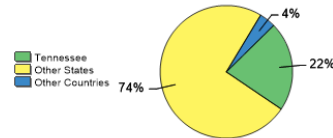

Fall 2018 Freshman Class Geographical Profile