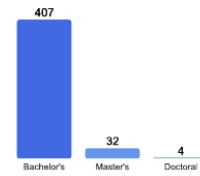

Number of Degrees Awarded Last Year