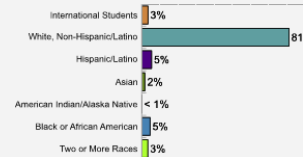

Diversity: All Undergraduates

Freshmen Returning For Sophomore Year:
89.1%

Percentage of Students Who Graduate

Within 4 Years	78%
Within 5 Years	83%
Within 6 Years	84%