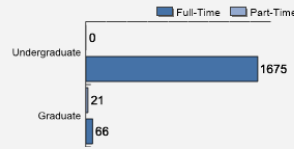

Fall 2018 Enrollment

Gender: All Undergraduates

Women	51%
Men	49%