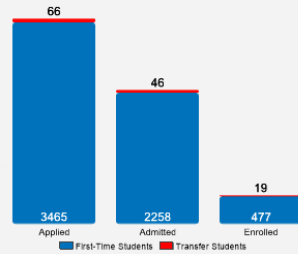

About The University of the South

**WHAT
MAKES US
SPECIAL?**

[Click here to find out.](#)

About Our Students

About Our Graduates

Fall 2018 Admissions

Middle 50% ACT Range For Freshman Class*

English	26-34
Mathematics	24-29
Reading	27-34
Science	25-30

* ACT Composite Middle 50% Range: 25-31