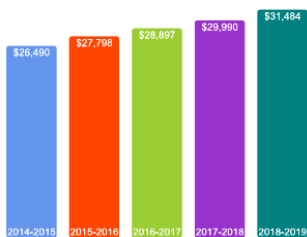

Tuition and Fees History

About Our Faculty

Faculty Information

Student Faculty Ratio	13:1
Full-time Faculty with highest degree	45%

Undergraduate Class Size

Number of Students	2-19	20-39	40-99	100+	Total
Number of Classes	994	434	80	13	1521