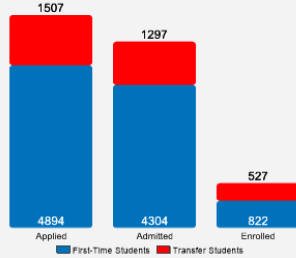

About University of the Incarnate Word

**WHAT
MAKES US
SPECIAL?**

[Click here to find out.](#)

About Our Students

About Our Graduates

Fall 2018 Admissions

Middle 50% SAT Range For Freshman Class

Mathematics	470-560
Critical Reading	480-580

Average High School GPA of Freshman Class: 3.5