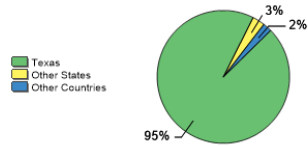

Fall 2018 Freshman Class Geographical Profile