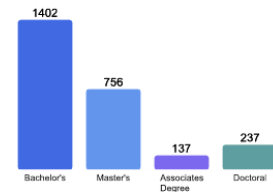

Number of Degrees Awarded Last Year