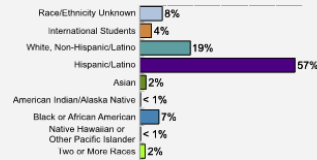

Diversity: All Undergraduates

Freshmen Returning For Sophomore Year: 74%

Percentage of Students Who Graduate

Within 4 Years	26%
Within 5 Years	43%
Within 6 Years	49%