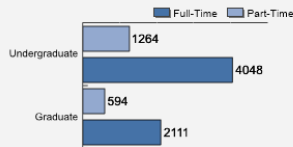

Fall 2018 Enrollment

Gender: All Undergraduates

Women	60%
Men	40%