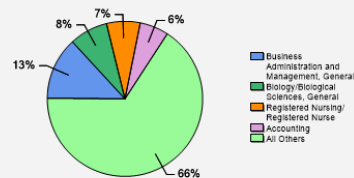

Bachelor's Degrees Awarded Last Year

[Click here for more information on](#)

FOR MORE ABOUT OUR STUDENTS [CLICK HERE >>](#)