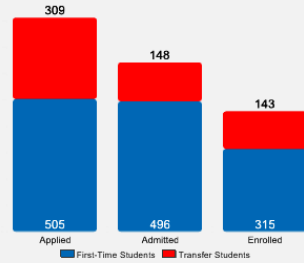

About Walla Walla University

**WHAT
MAKES US
SPECIAL?**

[Click here to find out.](#)

About Our Students

Admissions

Freshman Class Geographical Profile

Enrollment

Gender: All Undergraduates

Diversity: All Undergraduates

About Our Graduates

Percentage of Students Who Graduate

Thinking About Life After College

Number of Degrees Awarded Last Year

Bachelor's Degrees Awarded Last Year

[Click here for more information on](#)

FOR MORE ABOUT OUR STUDENTS [CLICK HERE »](#)

[Click Here to Download the PDF Version](#)