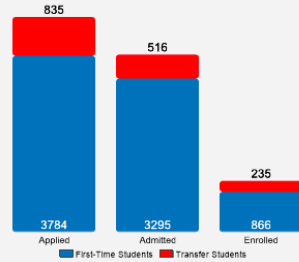

[About Biola University](#)

WHAT MAKES US SPECIAL?

[Click here to find out.](#)

About Our Students

About Our Graduates

[Fall 2018 Admissions](#)

Middle 50% SAT Range For Freshman Class

Mathematics	520-620
Critical Reading	540-640

Average High School GPA of Freshman Class: 3.56