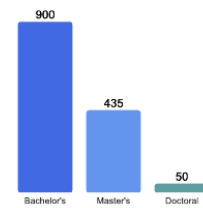

[Number of Degrees Awarded Last Year](#)