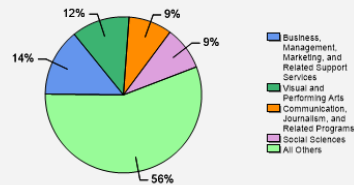

[Bachelor's Degrees Awarded Last Year](#)

[Click here for more information on](#)

FOR MORE ABOUT OUR STUDENTS [CLICK HERE >>](#)