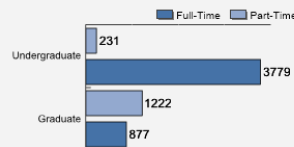

[Fall 2018 Enrollment](#)

[Gender: All Undergraduates](#)

Women	63%
Men	37%