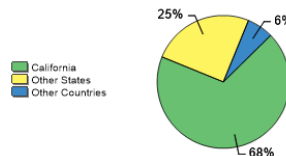

[Fall 2018 Freshman Class Geographical Profile](#)