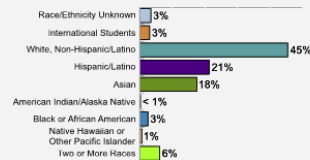

[Diversity: All Undergraduates](#)

[Freshmen Returning For Sophomore Year: 86%](#)

[Percentage of Students Who Graduate](#)

Within 4 Years	55%
Within 5 Years	70%
Within 6 Years	73%