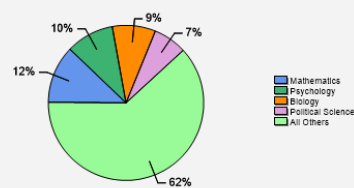

Bachelor's Degrees Awarded Last Year

[Click here for more information on](#)

FOR MORE ABOUT OUR STUDENTS [CLICK HERE](#) »