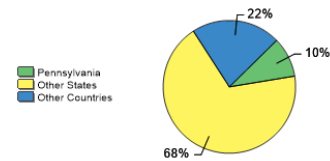

Fall 2018 Freshman Class Geographical Profile