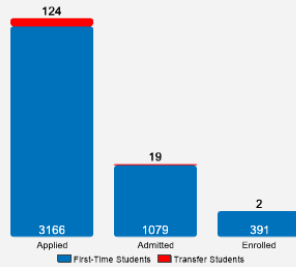

About Bryn Mawr College

WHAT MAKES US SPECIAL?

[Click here to find out.](#)

About Our Students

Fall 2018 Admissions

Middle 50% SAT Range For Freshman Class*

Mathematics	640-770
Critical Reading	660-730

* SAT scores required for international students and considered if submitted by domestic students.