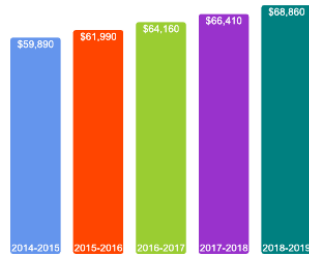

Tuition and Fees History

About Our Faculty

Faculty Information

Student Faculty Ratio	9:1
Full-time Faculty with highest degree	97%

Undergraduate Class Size

	2-19	20-39	40-99	100+	Total
Number of Students					
Number of Classes	215	71	15	0	301

[Click Here](#) to find out more about our faculty.