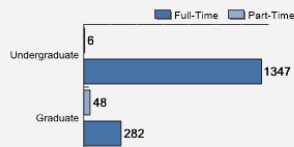

Fall 2018 Enrollment

Gender: All Undergraduates

Diversity: All Undergraduates