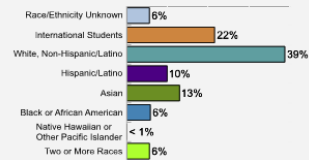

Freshmen Returning For Sophomore Year:
91.8%

About Our Graduates

Percentage of Students Who Graduate

Within 4 Years	79%
Within 5 Years	85%
Within 6 Years	87%