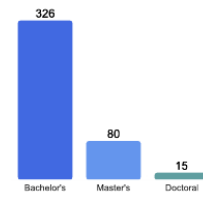

Number of Degrees Awarded Last Year