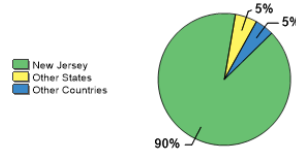

About Bloomfield College

**WHAT
MAKES US
SPECIAL ?**

[Click here to find out.](#)

About Our Students

About Our Graduates

Fall 2017 Admissions

Middle 50% SAT Range For Freshman Class*

Mathematics	420-520
Critical Reading	420-520

Average High School GPA of Freshman Class: 2.73

Fall 2017 Freshman Class Geographical Profile