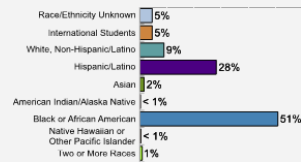

Diversity: All Undergraduates

Freshmen Returning For Sophomore Year: 63%

Percentage of Students Who Graduate

Thinking About Life After College

INTERNSHIPS

CAREER & PLACEMENT SERVICES

GRADUATE SCHOOL PREPARATION

ABOUT OUR GRADUATES