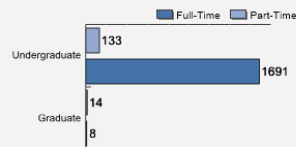

Fall 2017 Enrollment

Gender: All Undergraduates

Women	63%
Men	37%