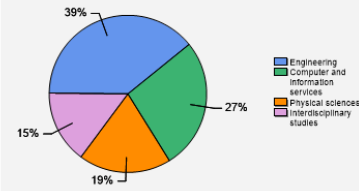

[Click here for more information on](#)

FOR MORE ABOUT OUR STUDENTS [CLICK HERE](#) »