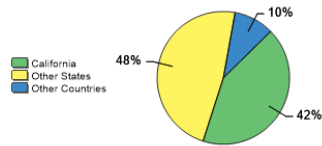

Fall 2018 Freshman Class Geographical Profile