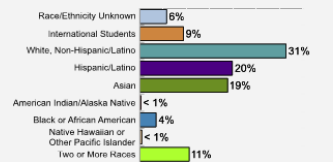

Diversity: All Undergraduates

Freshmen Returning For Sophomore Year: 97%

Percentage of Students Who Graduate

Thinking About Life After College