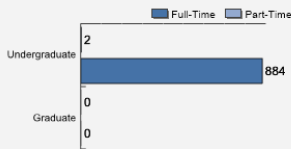

Fall 2018 Enrollment

Gender: All Undergraduates

Women	49%
Men	51%