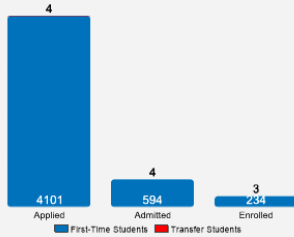

About Harvey Mudd College

**WHAT?
MAKES US
SPECIAL?**

[Click here to find out.](#)

About Our Students

About Our Graduates

Fall 2018 Admissions

Middle 50% SAT Range For Freshman Class*

Mathematics	770-800
Critical Reading	720-760

* SAT Subject Test Math 2 (middle 50%) 760-800