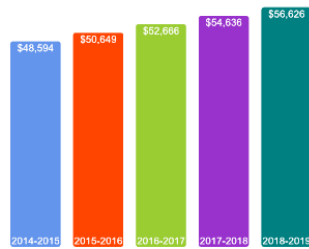

Tuition and Fees History

About Our Faculty

Faculty Information

Student Faculty Ratio	8:1
Full-time Faculty with highest degree	99%

Undergraduate Class Size

Number of Students	2-19	20-39	40-99	100+	Total
Number of Classes	154	99	11	7	271

[Click Here](#) to find out more about our faculty.