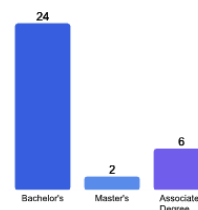

Number of Degrees Awarded Last Year