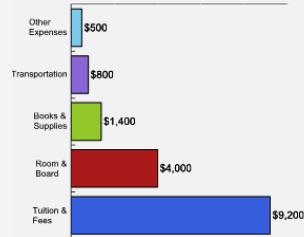

What Students Pay

Price of Attendance in 2009-10