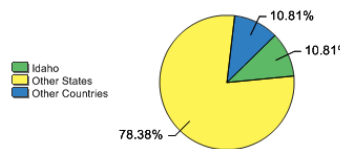

Freshman Class Geographical Profile