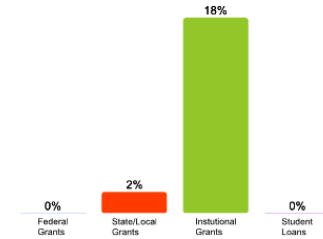

Percent of Freshmen Receiving Aid by Type

2008 Average Net Tuition for Aided Undergraduates *

* Net tuition for each individual student may be lower or higher depending on family income and student eligibility and availability of grant aid.

For additional information from our institution [click here](#).

Average Undergraduate Loans Owed At Graduation

$400