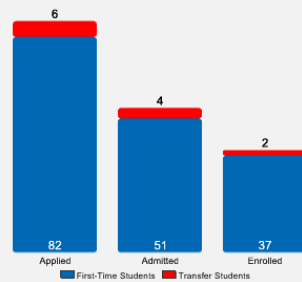

About New Saint Andrews College

WHAT MAKES US SPECIAL?

[Click here to find out.](#)

About Our Students

Admissions

Middle 50% SAT Range For Freshman Class

Mathematics	560-700
Critical Reading	480-590