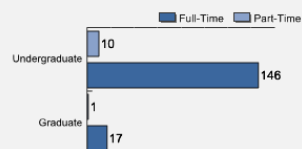

Enrollment

Gender: All Undergraduates

Women	53%
Men	47%

Diversity: All Undergraduates

Freshmen Returning For Sophomore Year: 90%

About Our Graduates

Percentage of Students Who Graduate

Within 4 Years	52%
Within 5 Years	69%
Within 6 Years	69%