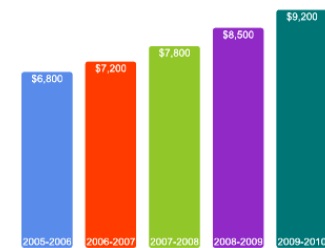

Tuition and Fees History

About Our Faculty

Faculty Information

Student Faculty Ratio	13:1
Full-time Faculty with highest degree	40%

Undergraduate Class Size

Number of Students	2-19	20-39	40-99	100+	Total
Number of Classes	10	17	3	0	0

[Click Here](#) to find out more about our faculty.