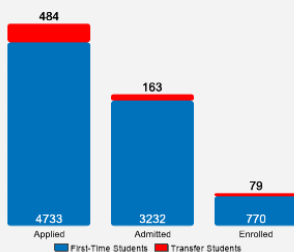

About Indiana Wesleyan University

**WHAT
MAKES US
SPECIAL?**

[Click here to find out.](#)

About Our Students

Fall 2018 Admissions

Middle 50% ACT Range For Freshman Class

English	20-27
Mathematics	450-530
Reading	20-27

Average High School GPA of Freshman Class: 3.6