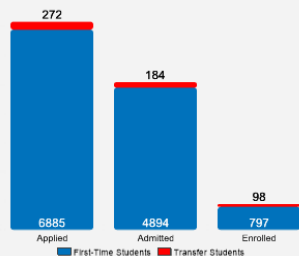

About Clarkson University

WHAT MAKES US SPECIAL?

[Click here to find out.](#)

About Our Students

Fall 2018 Admissions

Middle 50% SAT Range For Freshman Class

Mathematics	590-690
Critical Reading	570-660

Average High School GPA of Freshman Class: 3.8