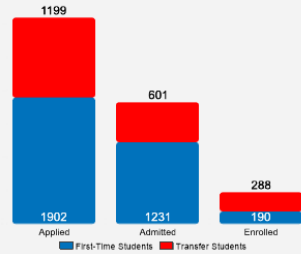

[About Brenau University](#)

WHAT MAKES US SPECIAL?

[Click here to find out.](#)

About Our Students

About Our Graduates

[Fall 2018 Admissions](#)

Middle 50% SAT Range For Freshman Class

Mathematics	440-560
Critical Reading	470-580

Average High School GPA of Freshman Class: 3.45