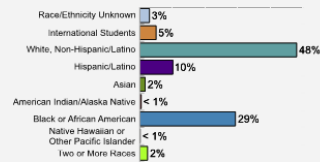

[Diversity: All Undergraduates](#)

Freshmen Returning For Sophomore Year: 50%

[Percentage of Students Who Graduate](#)

Within 4 Years	77%
Within 5 Years	96%
Within 6 Years	100%