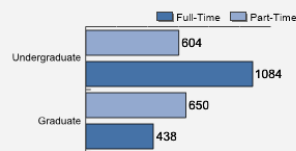

[Fall 2018 Enrollment](#)

[Gender: All Undergraduates](#)

Women	91%
Men	9%