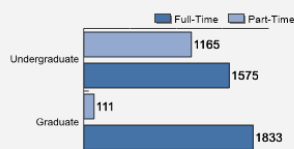

Fall 2018 Enrollment