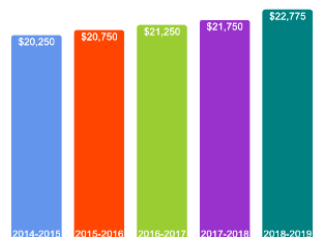

Tuition and Fees History

About Our Faculty

Faculty Information

Student Faculty Ratio	18:1
Full-time Faculty with highest degree	82%

Undergraduate Class Size

Number of Students	2-19	20-39	40-99	100+	Total
Number of Classes	319	144	0	0	0