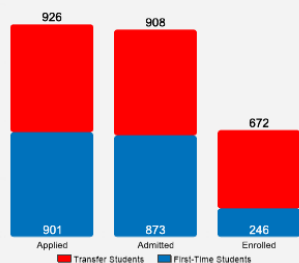

About Concordia University, St. Paul

WHAT MAKES US SPECIAL?

[Click here to find out.](#)

About Our Students

Fall 2018 Admissions

Average High School GPA of Freshman Class: 3.2