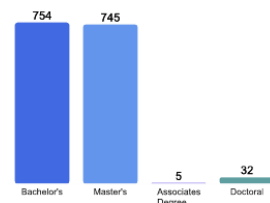

Number of Degrees Awarded Last Year