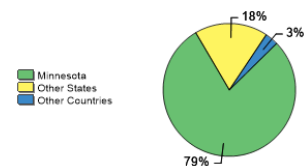

Fall 2018 Freshman Class Geographical Profile