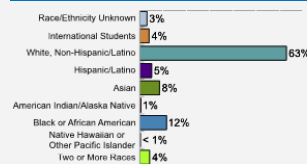

Diversity: All Undergraduates