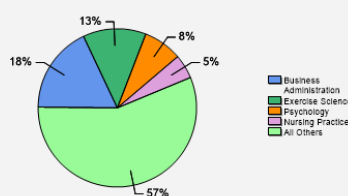

Bachelor's Degrees Awarded Last Year*

[Click here for more information on](#)