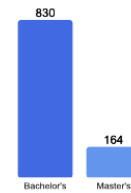

Number of Degrees Awarded Last Year