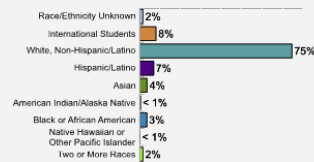

Diversity: All Undergraduates

Freshmen Returning For Sophomore Year: 90%

Percentage of Students Who Graduate

Within 4 Years	78%
Within 5 Years	80%
Within 6 Years	92%