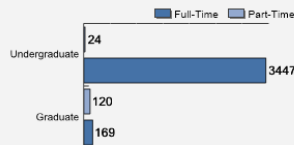

Fall 2018 Enrollment

Gender: All Undergraduates

Women	38%
Men	62%