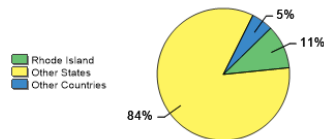

Fall 2018 Freshman Class Geographical Profile