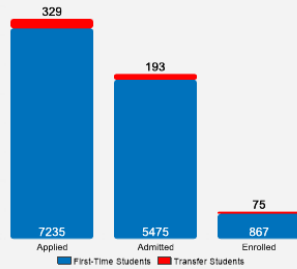

About Bryant University

WHAT MAKES US SPECIAL?

[Click here to find out.](#)

About Our Students

About Our Graduates

Fall 2018 Admissions

Middle 50% SAT Range For Freshman Class*

Mathematics	570-660
Critical Reading	560-640

Average High School GPA of Freshman Class: 3.39