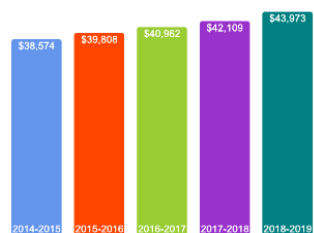

Tuition and Fees History

About Our Faculty

Faculty Information

Student Faculty Ratio	13:1
Full-time Faculty with highest degree	82%

Undergraduate Class Size

Number of Students	2-19	20-39	40-99	100+	Total
Number of Classes	160	478	3	0	641

[Click Here](#) to find out more about our faculty.