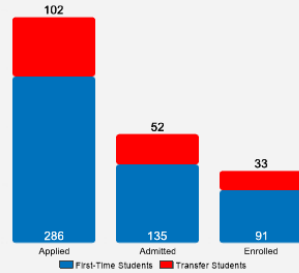

About Beacon College

**WHAT
MAKES US
SPECIAL?**

[Click here to find out.](#)

About Our Students

About Our Graduates

Fall 2018 Admissions

Average High School GPA of Freshman Class: 3.06