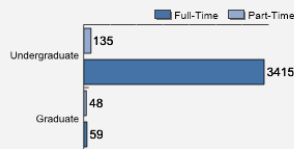

Fall 2018 Enrollment

Gender: All Undergraduates

Women	53%
Men	47%