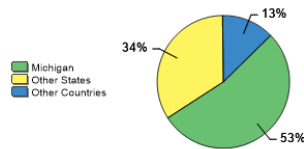

Fall 2018 Freshman Class Geographical Profile