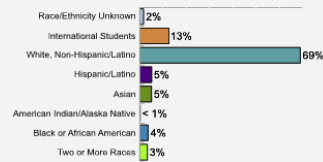

Diversity: All Undergraduates

Freshmen Returning For Sophomore Year: 86.5%

Percentage of Students Who Graduate

Within 4 Years	62%
Within 5 Years	76%
Within 6 Years	77%