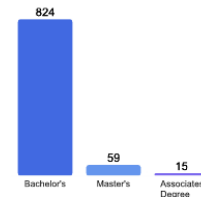

Number of Degrees Awarded Last Year