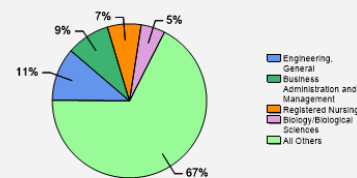

Bachelor's Degrees Awarded Last Year

[Click here for more information on](#)

FOR MORE ABOUT OUR STUDENTS [CLICK HERE >>](#)