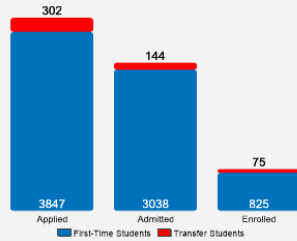

About Calvin College

WHAT MAKES US SPECIAL?

[Click here to find out.](#)

About Our Students

About Our Graduates

Fall 2018 Admissions

Middle 50% SAT Range For Freshman Class

Mathematics	580-690
Critical Reading	570-680

Average High School GPA of Freshman Class: 3.79