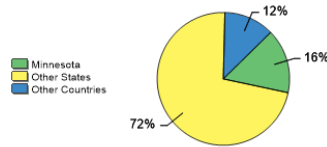

[Fall 2018 Freshman Class Geographical Profile](#)