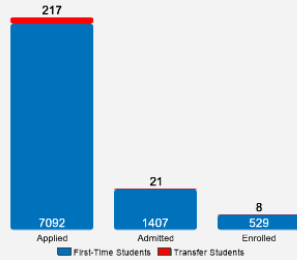

[About Carleton College](#)

WHAT MAKES US SPECIAL?

[Click here to find out.](#)

About Our Students

About Our Graduates

[Fall 2018 Admissions](#)

Middle 50% SAT Range For Freshman Class

Mathematics	680-780
Critical Reading	670-750