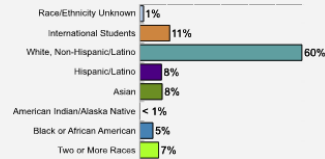

[Diversity: All Undergraduates](#)

[Freshmen Returning For Sophomore Year: 97%](#)

[Percentage of Students Who Graduate](#)

Within 4 Years	88%
Within 5 Years	92%
Within 6 Years	93%