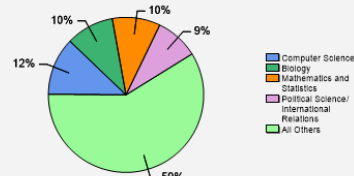

[Thinking About Life After College](#)

[Number of Degrees Awarded Last Year](#)

[Bachelor's Degrees Awarded Last Year](#)

[Click here for more information on](#)

[FOR MORE ABOUT OUR STUDENTS CLICK HERE »](#)