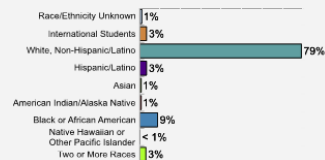

Diversity: All Undergraduates

Percentage of Students Who Graduate*

Within 4 Years	40%
Within 5 Years	50%
Within 6 Years	51%