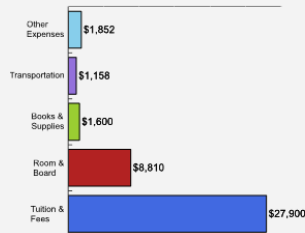

What Students Pay

Price of Attendance in 2018-19