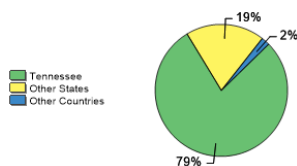

Fall 2018 Freshman Class Geographical Profile