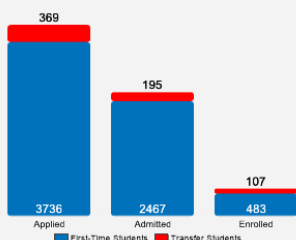

About Carson-Newman University

WHAT MAKES US SPECIAL?

[Click here to find out.](#)

About Our Students

About Our Graduates

Fall 2018 Admissions

Middle 50% ACT Range For Freshman Class

English	19-26
Mathematics	18-24
Reading	19-28

Average High School GPA of Freshman Class: 3.47