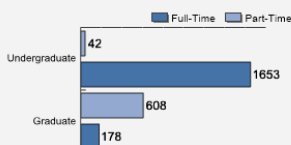

Fall 2018 Enrollment

Gender: All Undergraduates

Women	59%
Men	41%