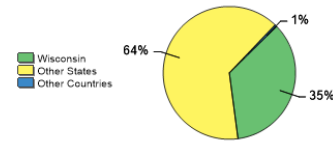

Fall 2018 Freshman Class Geographical Profile