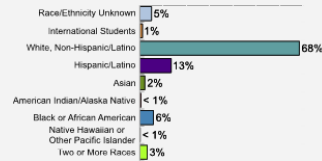

Diversity: All Undergraduates

Freshmen Returning For Sophomore Year: 77%