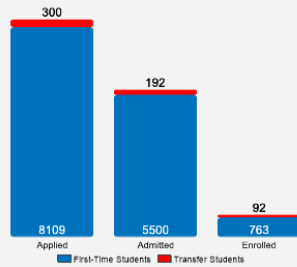

About Carthage College

**WHAT
MAKES US
SPECIAL?**

[Click here to find out.](#)

About Our Students

About Our Graduates

Fall 2018 Admissions

Middle 50% ACT Range For Freshman Class*

English	21-27
Mathematics	19-26
Reading	21-29

Average High School GPA of Freshman Class: 3.30