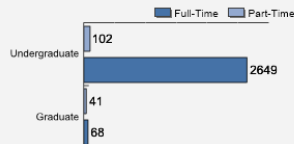

Fall 2018 Enrollment

Gender: All Undergraduates

Women	56%
Men	44%