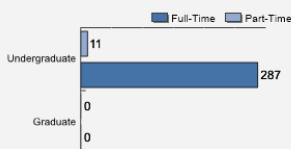

Fall 2018 Enrollment

Gender: All Undergraduates

Women	44%
Men	56%