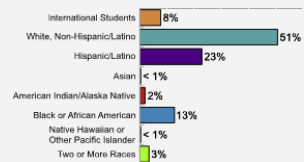

Diversity: All Undergraduates

Freshmen Returning For Sophomore Year: 58%

Percentage of Students Who Graduate

Within 4 Years	50%
Within 5 Years	54%
Within 6 Years	56%