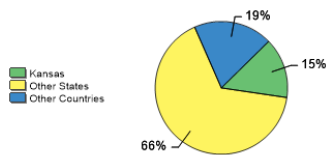

Fall 2018 Freshman Class Geographical Profile