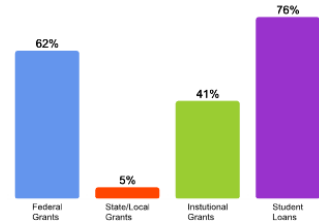

What Students Pay

Price of Attendance in 2018-19

Percent of Freshmen Receiving Aid by Type

Use Our Net Price Calculator

To estimate your personal net price, [click here](#).

Tuition and Fees History

About Our Faculty

Faculty Information

Student Faculty Ratio	13:1
Full-time Faculty with highest degree	32%

Undergraduate Class Size

Number of Students	2-19	20-39	40-99	100+	Total
Number of Classes	141	18	4	0	0

About Campus Life

What it's Like on Our Campus

Student Life