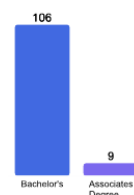

Number of Degrees Awarded Last Year