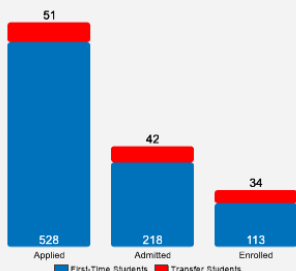

About Central Christian College of Kansas

**WHAT
MAKES US
SPECIAL ?**

[Click here to find out.](#)

About Our Students

About Our Graduates

Fall 2018 Admissions

Middle 50% ACT Range For Freshman Class

English	16-22
Mathematics	17-22
Reading	19-23
Science	19-23

Average High School GPA of Freshman Class: 3.32