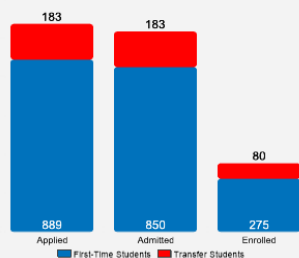

About Central Methodist University

WHAT MAKES US SPECIAL?

[Click here to find out.](#)

About Our Students

Fall 2017 Admissions

Middle 50% ACT Range For Freshman Class

English	19-25
Mathematics	18-25
Reading	20-26
Science	20-25

Average High School GPA of Freshman Class: 3.51