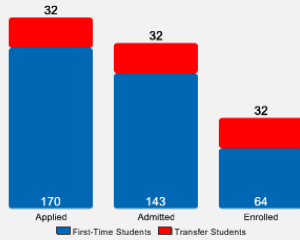

About Chatfield College

WHAT MAKES US SPECIAL?

[Click here to find out.](#)

About Our Students

Admissions