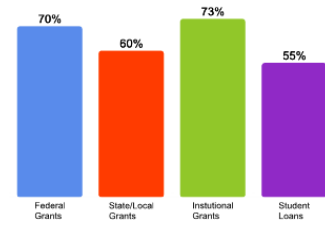

Diversity: All Undergraduates

About Our Graduates

Percentage of Students Who Graduate

Thinking About Life After College

For more information click on the topics listed above.

Number of Degrees Awarded Last Year

Bachelor's Degrees Awarded Last Year

[Click here for more information on](#)

FOR MORE ABOUT OUR STUDENTS [CLICK HERE »](#)

[Click Here to Download the PDF Version](#)

What Students Pay

Price of Attendance in 2008-09

Percent of Freshmen Receiving Aid by Type

2007 Average Net Tuition for Aided Undergraduates *

\$197

* Net tuition for each individual student may be lower or higher depending on family income and student eligibility and availability of grant aid.