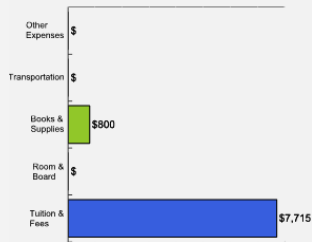

Bachelor's Degrees Awarded Last Year

[Click here for more information on](#)

FOR MORE ABOUT OUR STUDENTS [CLICK HERE »](#)

[Click Here to Download the PDF Version](#)

What Students Pay

Price of Attendance in 2008-09

Percent of Freshmen Receiving Aid by Type

2007 Average Net Tuition for Aided Undergraduates *

\$197

* Net tuition for each individual student may be lower or higher depending on family income and student eligibility and availability of grant aid.