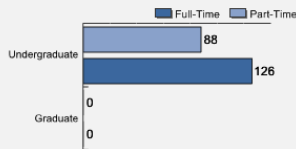

Enrollment

Gender: All Undergraduates

Women	79%
Men	21%