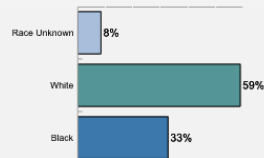

Diversity: All Undergraduates