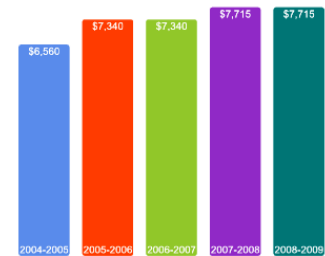

Tuition and Fees History

About Our Faculty

Faculty Information

Student Faculty Ratio 12:1

Undergraduate Class Size

	2-19	20-39	40-99	100+	Total
Number of Students					
Number of Classes	122	1	0	0	0

[Click Here](#) to find out more about our faculty.