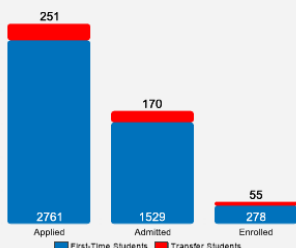

About Chatham University

WHAT MAKES US SPECIAL?

[Click here to find out.](#)

About Our Students

Fall 2018 Admissions

Middle 50% SAT Range For Freshman Class

Mathematics	510-620
Critical Reading	530-630

Average High School GPA of Freshman Class: 3.68