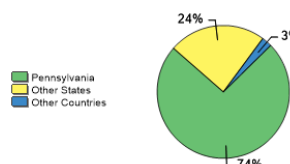

Fall 2018 Freshman Class Geographical Profile