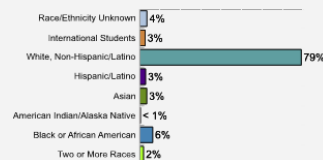

Diversity: All Undergraduates

Freshmen Returning For Sophomore Year: 78.9%

About Our Graduates

Percentage of Students Who Graduate*

Within 4 Years	50%
Within 5 Years	62%
Within 6 Years	63%

* Average four-year graduation rate is 49.6%. Average Six-year graduation rate is 63.2%.