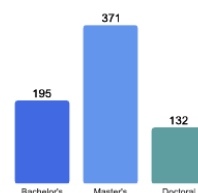

Number of Degrees Awarded Last Year