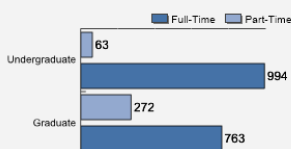

Fall 2018 Enrollment

Gender: All Undergraduates

Women	72%
Men	28%