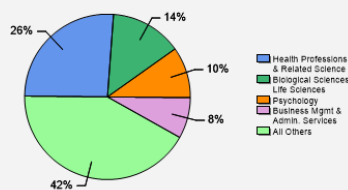

Bachelor's Degrees Awarded Last Year

Click here for more information on

FOR MORE ABOUT OUR STUDENTS [CLICK HERE](#) »