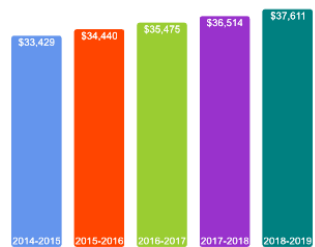

Tuition and Fees History

About Our Faculty

Faculty Information

Student Faculty Ratio	10:1
Full-time Faculty with highest degree	86%

Undergraduate Class Size

Number of Students	2-19	20-39	40-99	100+	Total
Number of Classes	160	73	12	0	245

[Click Here](#) to find out more about our faculty.