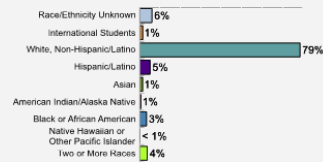

[Diversity: All Undergraduates](#)

Freshmen Returning For Sophomore Year: 78.7%

[Percentage of Students Who Graduate](#)

Within 4 Years	52%
Within 5 Years	63%
Within 6 Years	64%