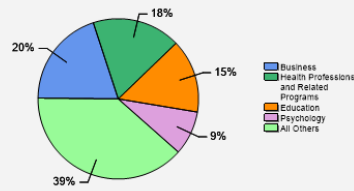

[Thinking About Life After College](#)

[Number of Degrees Awarded Last Year](#)

[Bachelor's Degrees Awarded Last Year](#)

[Click here for more information on](#)

FOR MORE ABOUT OUR STUDENTS [CLICK HERE >>](#)