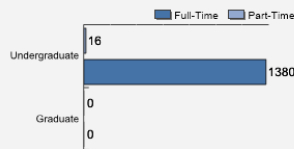

[Fall 2018 Enrollment](#)

[Gender: All Undergraduates](#)

Women	58%
Men	42%