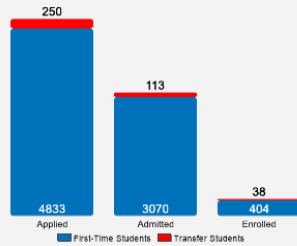

[About Alma College](#)

WHAT MAKES US SPECIAL?

[Click here to find out.](#)

About Our Students

About Our Graduates

[Fall 2018 Admissions](#)

Middle 50% SAT Range For Freshman Class

Mathematics	520-600
Critical Reading	520-620

Average High School GPA of Freshman Class: 3.57