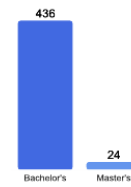

Number of Degrees Awarded Last Year