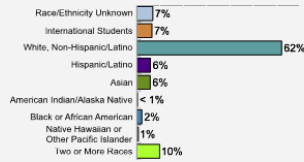

Diversity: All Undergraduates

Freshmen Returning For Sophomore Year: 86.8%

Percentage of Students Who Graduate

Within 4 Years	32%
Within 5 Years	55%
Within 6 Years	60%