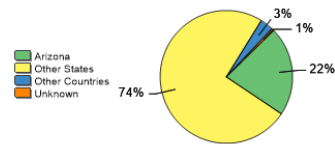

Fall 2017 Freshman Class Geographical Profile