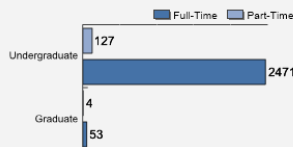

Fall 2017 Enrollment

Gender: All Undergraduates

Women	24%
Men	76%