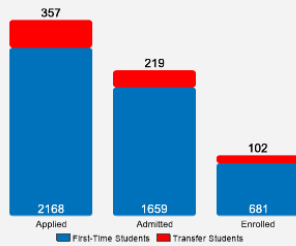

About Embry-Riddle Aeronautical University - Prescott

WHAT MAKES US SPECIAL?

[Click here to find out.](#)

About Our Students

About Our Graduates

Fall 2017 Admissions

Middle 50% SAT Range For Freshman Class

Mathematics	570-680
Critical Reading	560-670

Average High School GPA of Freshman Class: 3.68