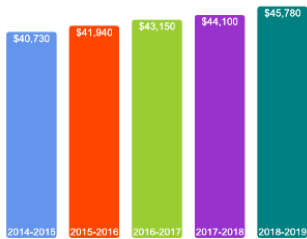

What Students Pay

Price of Attendance in 2018-19

Percent of Freshmen Receiving Aid by Type

Use Our Net Price Calculator

To estimate your personal net price, [click here](#).

For additional information on our affordability initiatives, [click here](#).

Average Undergraduate Loans Owed At Graduation

$32,318

Tuition and Fees History

This is a comprehensive fee. See 'Price of Attendance' text for more information.

About Our Faculty

Faculty Information

Student Faculty Ratio	10:1
Full-time Faculty with highest degree	98%

Undergraduate Class Size

Number of Students	2-19	20-39	40-99	100+	Total
Number of Classes	244	139	27	2	412

[Click Here](#) to find out more about our faculty.