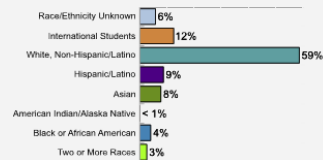

Diversity: All Undergraduates

Freshmen Returning For Sophomore Year: 87%

Percentage of Students Who Graduate

Within 4 Years	71%
Within 5 Years	76%
Within 6 Years	77%