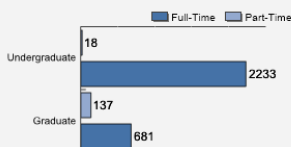

Fall 2018 Enrollment

Gender: All Undergraduates

Women	61%
Men	39%