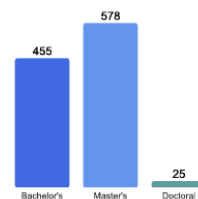

Number of Degrees Awarded Last Year