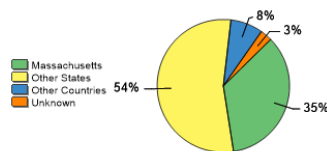

Fall 2018 Freshman Class Geographical Profile