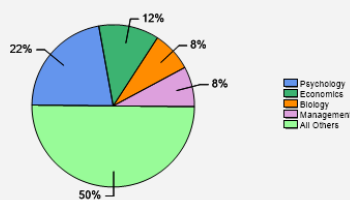

Bachelor's Degrees Awarded Last Year

[Click here for more information on](#)

FOR MORE ABOUT OUR STUDENTS [CLICK HERE >>](#)