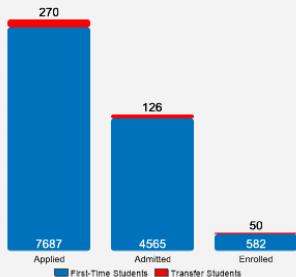

[About Clark University](#)

WHAT MAKES US SPECIAL?

[Click here to find out.](#)

About Our Students

About Our Graduates

Fall 2018 Admissions

Middle 50% SAT Range For Freshman Class

Mathematics	590-690
Critical Reading	610-700

Average High School GPA of Freshman Class: 3.67