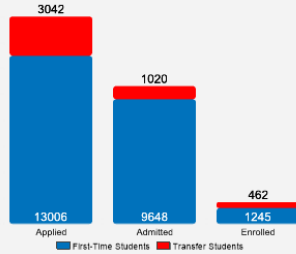

About Adelphi University

**WHAT
MAKES US
SPECIAL?**

[Click here to find out.](#)

About Our Students

Fall 2018 Admissions

Middle 50% SAT Range For Freshman Class

Mathematics	540-640
Critical Reading	540-630

Average High School GPA of Freshman Class: 3.5