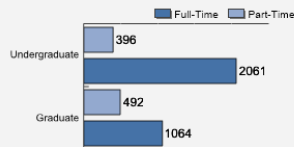

Fall 2018 Enrollment

Gender: All Undergraduates

Women	71%
Men	29%