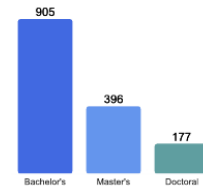

Number of Degrees Awarded Last Year