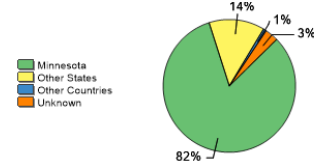

Fall 2018 Freshman Class Geographical Profile