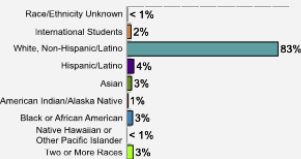

Diversity: All Undergraduates

Freshmen Returning For Sophomore Year: 79.9%

About Our Graduates

Percentage of Students Who Graduate*

Within 4 Years	61%
Within 5 Years	68%
Within 6 Years	69%

* 69%