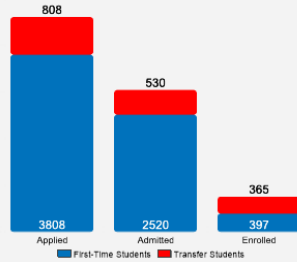

About College of St. Scholastica

WHAT MAKES US SPECIAL?

[Click here to find out.](#)

About Our Students

Fall 2018 Admissions

Middle 50% ACT Range For Freshman Class*

English	18-24
Mathematics	19-26
Reading	20-27
Science	21-25

* Average ACT Composite score: 23

Average High School GPA of Freshman Class: 3.48