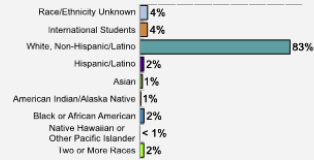

Diversity: All Undergraduates

Freshmen Returning For Sophomore Year:
84.3%

[Percentage of Students Who Graduate](#)

Within 4 Years	70%
Within 5 Years	74%
Within 6 Years	75%