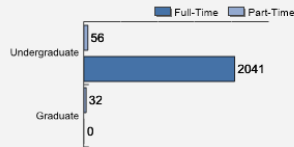

[Fall 2018 Freshman Class Geographical Profile](#)

[Fall 2018 Enrollment](#)

Gender: All Undergraduates

Women	58%
Men	42%