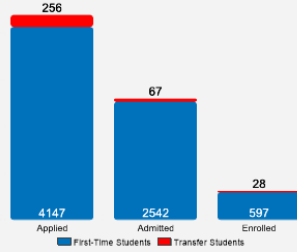

[About Concordia College](#)

**WHAT
MAKES US
SPECIAL ?**

[Click here to find out.](#)

About Our Students

About Our Graduates

[Fall 2018 Admissions](#)

Middle 50% ACT Range For Freshman Class

English	20-27
Mathematics	21-27

Average High School GPA of Freshman Class: 3.48