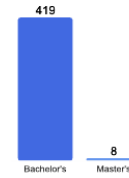

[Number of Degrees Awarded Last Year](#)