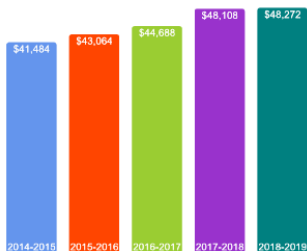

What Students Pay

Price of Attendance in 2018-19

Percent of Freshmen Receiving Aid by Type

Use Our Net Price Calculator

To estimate your personal net price, [click here](#).

Tuition and Fees History

About Our Faculty

Faculty Information

Student Faculty Ratio	12:1
Full-time Faculty with highest degree	84%

Undergraduate Class Size

	2-19	20-39	40-99	100+	Total
Number of Students	296	268	4	0	568
Number of Classes	296	268	4	0	568

[Click Here](#) to find out more about our faculty.