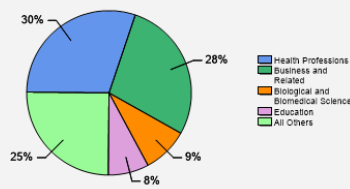

Bachelor's Degrees Awarded Last Year

[Click here for more information on](#)

FOR MORE ABOUT OUR STUDENTS [CLICK HERE](#) »