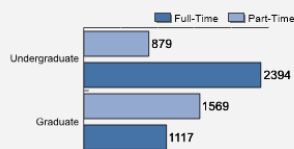

Fall 2018 Enrollment

Gender: All Undergraduates

Women	65%
Men	35%