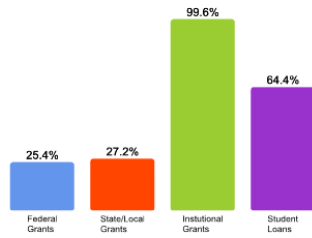

What Students Pay

Price of Attendance in 2018-19

Full-Year: Tuition $29,180, Room and Board $10,850, Required Fees $270, Books and Supplies $1,750.

Percent of Freshmen Receiving Aid by Type

Use Our Net Price Calculator

To estimate your personal net price, [click here](#).

For additional information on our affordability initiatives, [click here](#).

Tuition and Fees History

About Our Faculty

Faculty Information

Student Faculty Ratio	12:1
Full-time Faculty with highest degree	76%

Undergraduate Class Size

Number of Students	2-19	20-39	40-99	100+	Total
Number of Classes	353	240	20	0	0

About Campus Life

What it's Like on Our Campus

Student Life