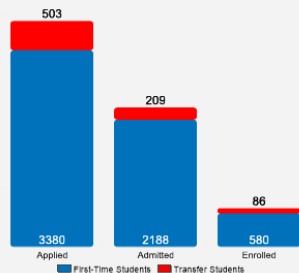

About Concordia University Wisconsin

WHAT MAKES US SPECIAL?

[Click here to find out.](#)

About Our Students

Fall 2018 Admissions

Middle 50% ACT Range For Freshman Class*

English	20-26
Mathematics	19-26

* Median ACT Composite Score 23, Percentiles (10th, 25th, 75th, 90th): 18/20/26/29.

Average High School GPA of Freshman Class: 3.45