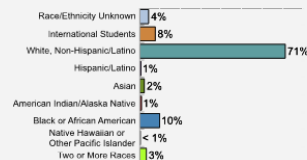

Diversity: All Undergraduates

Freshmen Returning For Sophomore Year: 76%

About Our Graduates

Percentage of Students Who Graduate*

Within 4 Years	43%
Within 5 Years	56%
Within 6 Years	58%