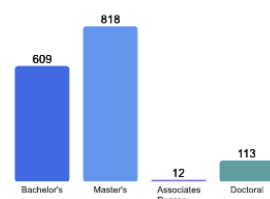

Number of Degrees Awarded Last Year