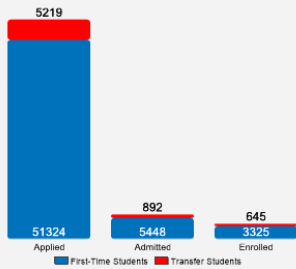

[About Cornell University](#)

WHAT MAKES US SPECIAL?

[Click here to find out.](#)

About Our Students

About Our Graduates

[Fall 2018 Admissions](#)

Middle 50% SAT Range For Freshman Class

Mathematics	710-790
Critical Reading	680-750