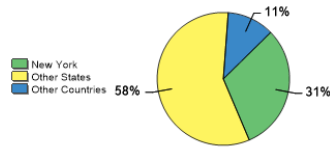

[Fall 2018 Freshman Class Geographical Profile](#)