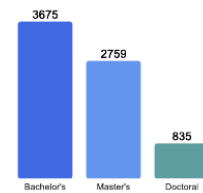

[Number of Degrees Awarded Last Year](#)

[Bachelor's Degrees Awarded Last Year](#)

[Click here for more information on](#)