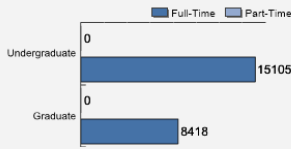

[Fall 2018 Enrollment](#)

[Gender: All Undergraduates](#)

Women	53%
Men	47%