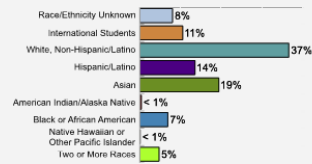

[Diversity: All Undergraduates](#)

[Freshmen Returning For Sophomore Year: 97.31%](#)