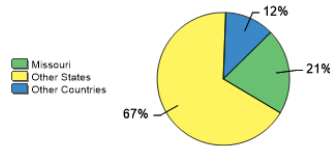

Fall 2018 Freshman Class Geographical Profile