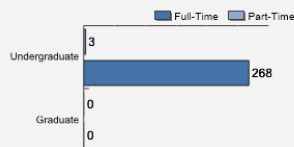

Fall 2018 Enrollment

Gender: All Undergraduates

Women	100%