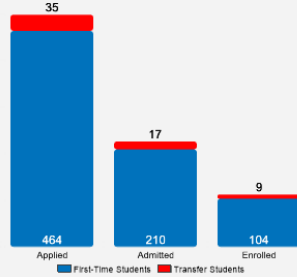

About Cotley College

WHAT MAKES US SPECIAL?

[Click here to find out.](#)

About Our Students

Fall 2018 Admissions

Middle 50% ACT Range For Freshman Class

English	19-25
Mathematics	19-25
Reading	20-28
Science	19-25

Average High School GPA of Freshman Class: 3.34