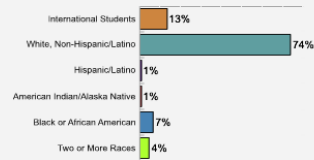

Diversity: All Undergraduates

Freshmen Returning For Sophomore Year: 63.95%

About Our Graduates

Percentage of Students Who Graduate

Within 4 Years	58%
Within 5 Years	62%
Within 6 Years	67%