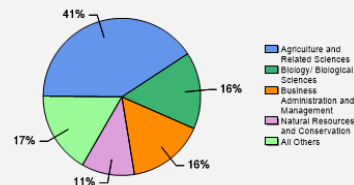

Bachelor's Degrees Awarded Last Year

[Click here for more information on](#)