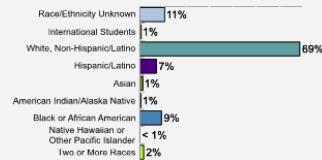

Diversity: All Undergraduates