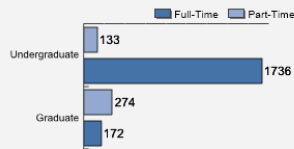

Fall 2018 Freshman Class Geographical Profile

Fall 2018 Enrollment