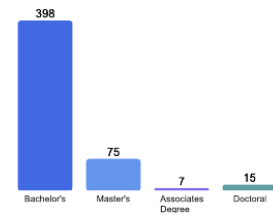

Thinking About Life After College

Number of Degrees Awarded Last Year