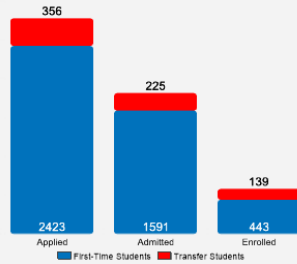

About Delaware Valley University

WHAT MAKES US SPECIAL?

[Click here to find out.](#)

About Our Students

Fall 2018 Admissions

Middle 50% SAT Range For Freshman Class

Mathematics	480-570
Critical Reading	490-590

Average High School GPA of Freshman Class: 3.32