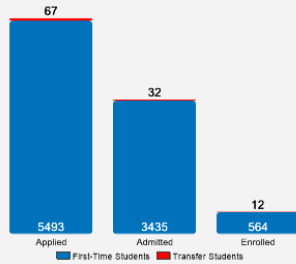

About DePauw University

WHAT MAKES US SPECIAL?

[Click here to find out.](#)

About Our Students

Fall 2018 Admissions

Middle 50% ACT Range For Freshman Class

English	23-32
Mathematics	23-29

Average High School GPA of Freshman Class: 3.83