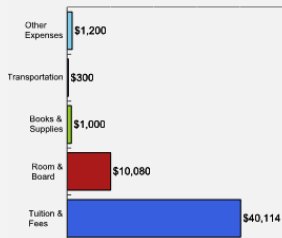

What Students Pay

About Campus Life

Price of Attendance in 2009-10