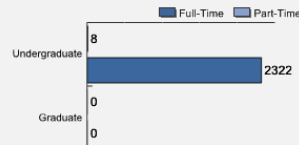

Enrollment

Gender: All Undergraduates

Women	56%
Men	44%