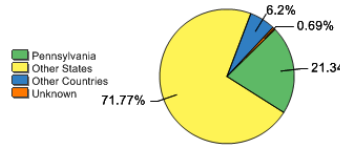

Freshman Class Geographical Profile