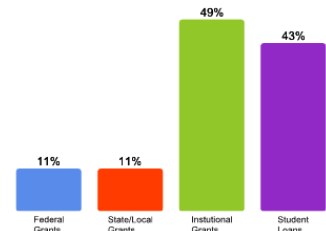

Percent of Freshmen Receiving Aid by Type

2008 Average Net Tuition for Aided Undergraduates *

$16,107

For additional information from our institution [click here](#).

Average Undergraduate Loans Owed At Graduation

$23,224