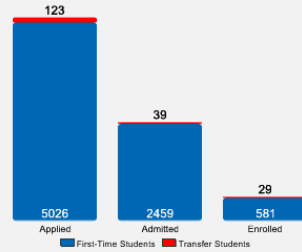

About Dickinson College

WHAT MAKES US SPECIAL?

[Click here to find out.](#)

About Our Students

Admissions

Middle 50% SAT Range For Freshman Class*

Mathematics	590-680
Critical Reading	600-690
Writing	590-690

* SAT scores are optional at Dickinson for all but merit scholarship applicants.