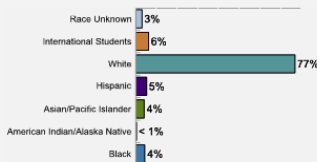

Diversity: All Undergraduates

Freshmen Returning For Sophomore Year: 92%

About Our Graduates

Percentage of Students Who Graduate

Within 4 Years	80%
Within 5 Years	84%
Within 6 Years	84%