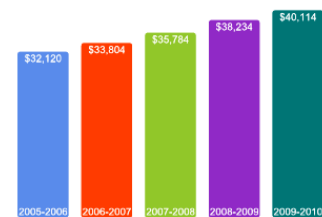

Tuition and Fees History

About Our Faculty

Faculty Information

Student Faculty Ratio	10:1
Full-time Faculty with highest degree	93%

Undergraduate Class Size

Number of Students	2-19	20-39	40-99	100+	Total
Number of Classes	400	155	8	0	563

[Click Here](#) to find out more about our faculty.