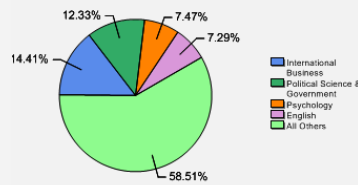

Thinking About Life After College

Number of Degrees Awarded Last Year

Bachelor's Degrees Awarded Last Year*

[Click here for more information on](#)

FOR MORE ABOUT OUR STUDENTS [CLICK HERE](#) »

[Click Here to Download the PDF Version](#)