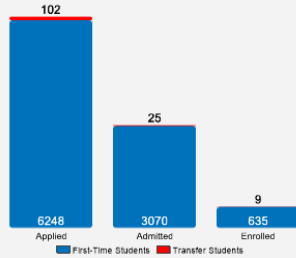

[About Dickinson College](#)

**WHAT
MAKES US
SPECIAL ?**

[Click here to find out.](#)

About Our Students

About Our Graduates

[Fall 2018 Admissions](#)

Middle 50% SAT Range For Freshman Class*

Mathematics	590-700
Critical Reading	610-690