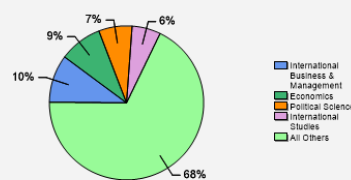

[Thinking About Life After College](#)

[Number of Degrees Awarded Last Year](#)

[Bachelor's Degrees Awarded Last Year*](#)

* Each year between 15% & 20% of Dickinson graduates complete a double major.

[Click here for more information on](#)

[FOR MORE ABOUT OUR STUDENTS CLICK HERE »](#)