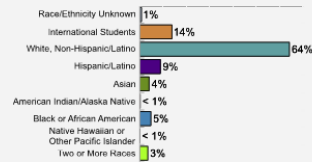

[Diversity: All Undergraduates](#)

[Freshmen Returning For Sophomore Year: 91%](#)

[Percentage of Students Who Graduate](#)

Within 4 Years	81%
Within 5 Years	84%
Within 6 Years	84%