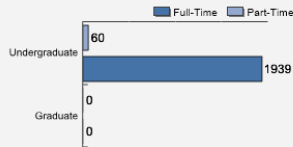

[Fall 2018 Freshman Class Geographical Profile](#)

[Fall 2018 Enrollment](#)

[Gender: All Undergraduates](#)

Women	66%
Men	34%