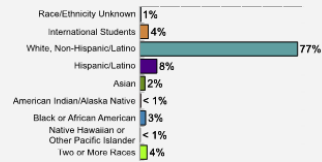

[Diversity: All Undergraduates](#)