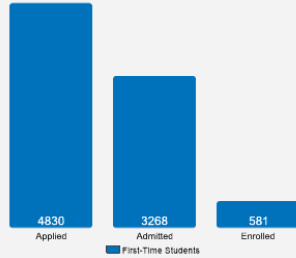

[About Eckerd College](#)

**WHAT
MAKES US
SPECIAL ?**

[Click here to find out.](#)

About Our Students

About Our Graduates

[Fall 2018 Admissions](#)

Middle 50% SAT Range For Freshman Class

Mathematics	530-630
Critical Reading	530-630

Average High School GPA of Freshman Class: 3.46