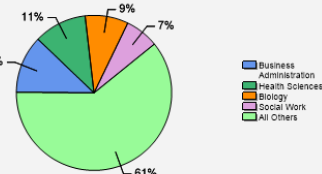

[Bachelor's Degrees Awarded Last Year](#)

[Click here for more information on](#)

[FOR MORE ABOUT OUR STUDENTS CLICK HERE »](#)