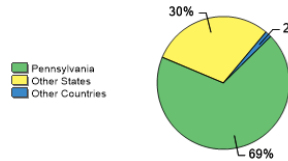

[Fall 2018 Freshman Class Geographical Profile](#)