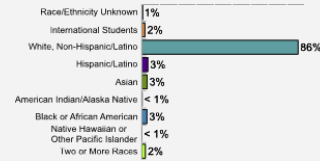

[Diversity: All Undergraduates](#)

[Freshmen Returning For Sophomore Year: 88.8%](#)

[Percentage of Students Who Graduate](#)

Within 4 Years	68%
Within 5 Years	72%
Within 6 Years	73%