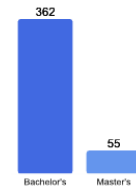

[Number of Degrees Awarded Last Year](#)