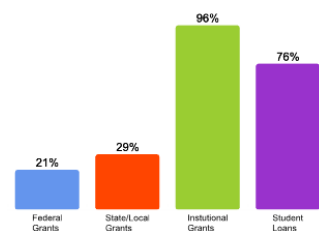

Percent of Freshmen Receiving Aid by Type

Use Our Net Price Calculator

To estimate your personal net price, [click here](#).

For additional information on our net price, tuition and fees, and financial aid, [click here](#).

For additional information on our affordability initiatives, [click here](#).

Average Undergraduate Loans Owed At Graduation

$40,839