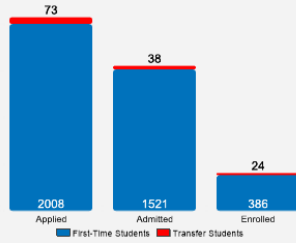

[About Elizabethtown College](#)

**WHAT
MAKES US
SPECIAL ?**

[Click here to find out.](#)

About Our Students

About Our Graduates

[Fall 2018 Admissions](#)

Middle 50% ACT Range For Freshman Class

English	21-28
Mathematics	20-27