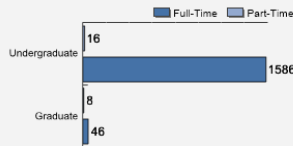

[Fall 2018 Enrollment](#)

[Gender: All Undergraduates](#)

Women	61%
Men	39%