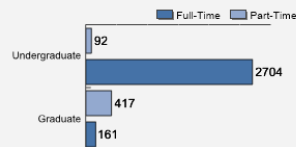

Fall 2018 Enrollment

Gender: All Undergraduates

Women	61%
Men	39%