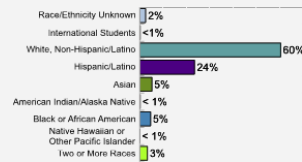

Diversity: All Undergraduates

Freshmen Returning For Sophomore Year: 78.3%