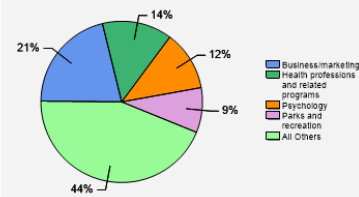

Percentage of Students Who Graduate

Thinking About Life After College

Number of Degrees Awarded Last Year

Bachelor's Degrees Awarded Last Year

[Click here for more information on](#)

FOR MORE ABOUT OUR STUDENTS [CLICK HERE](#) »