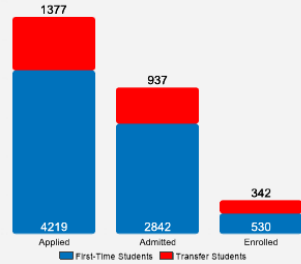

About Elmhurst College

WHAT MAKES US SPECIAL?

[Click here to find out.](#)

About Our Students

About Our Graduates

Fall 2018 Admissions

Middle 50% SAT Range For Freshman Class

Mathematics	493-590
Critical Reading	500-600

Average High School GPA of Freshman Class: 3.46