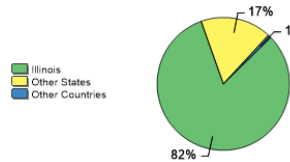

Fall 2018 Freshman Class Geographical Profile