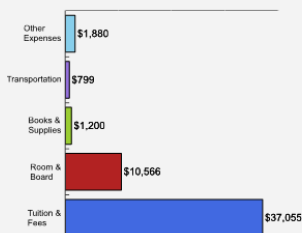

What Students Pay

Price of Attendance in 2018-19