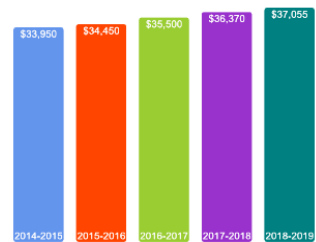

Tuition and Fees History

About Our Faculty

Faculty Information

Student Faculty Ratio	14:1
Full-time Faculty with highest degree	82%

Undergraduate Class Size

	2-19	20-39	40-99	100+	Total
Number of Students					
Number of Classes	382	311	3	1	697

[Click Here](#) to find out more about our faculty.