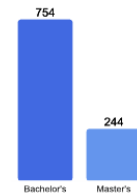

Number of Degrees Awarded Last Year