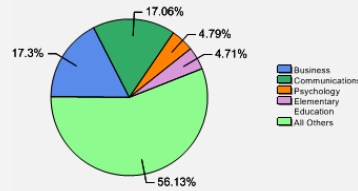

Bachelor's Degrees Awarded Last Year*

* The largest number of undergraduate degrees awarded at Elon represent majors in the arts and sciences.

[Click here for more information on](#)

[ACADEMICS](#)
[TRANSFER OF CREDIT POLICY](#)
[ACCREDITATION](#)

FOR MORE ABOUT OUR STUDENTS [CLICK HERE »](#)

[Click Here to Download the PDF Version](#)