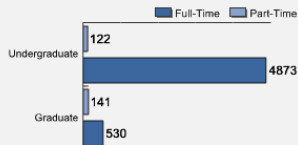

Enrollment

Gender: All Undergraduates

Women	59%
Men	41%