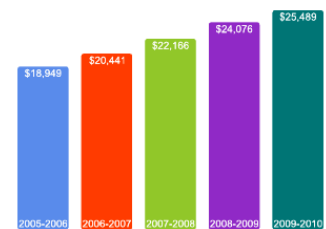

Tuition and Fees History

About Our Faculty

Faculty Information

Student Faculty Ratio	13:1
Full-time Faculty with highest degree	87%

Undergraduate Class Size

Number of Students	2-19	20-39	40-99	100+	Total
Number of Classes	540	513	5	0	1058

[Click Here](#) to find out more about our faculty.