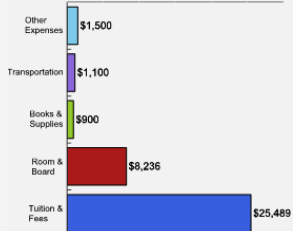

What Students Pay

Price of Attendance in 2009-10