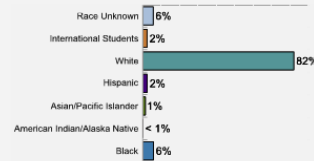

Diversity: All Undergraduates

Freshmen Returning For Sophomore Year: 89%

About Our Graduates

Percentage of Students Who Graduate

Within 4 Years	72%
Within 5 Years	78%
Within 6 Years	78%

Thinking About Life After College

[INTERNSHIPS](#)
[CAREER & PLACEMENT SERVICES](#)
[GRADUATE SCHOOL PREPARATION](#)
[ABOUT OUR GRADUATES](#)