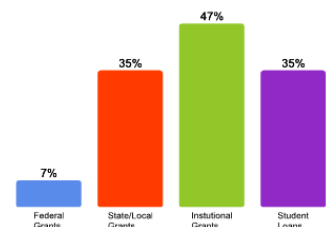

Percent of Freshmen Receiving Aid by Type

2008 Average Net Tuition for Aided Undergraduates *

$15,530

For additional information from our institution [click here](#).

Average Undergraduate Loans Owed At Graduation

$22,939