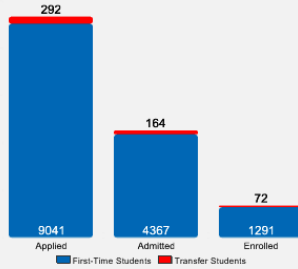

About Elon University

WHAT MAKES US SPECIAL?

[Click here to find out.](#)

About Our Students

Admissions

Middle 50% SAT Range For Freshman Class

Mathematics	570-660
Critical Reading	570-660
Writing	570-670

Average High School GPA of Freshman Class: 3.97