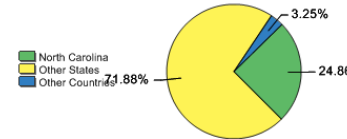

Freshman Class Geographical Profile