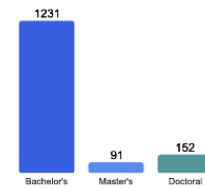

Number of Degrees Awarded Last Year